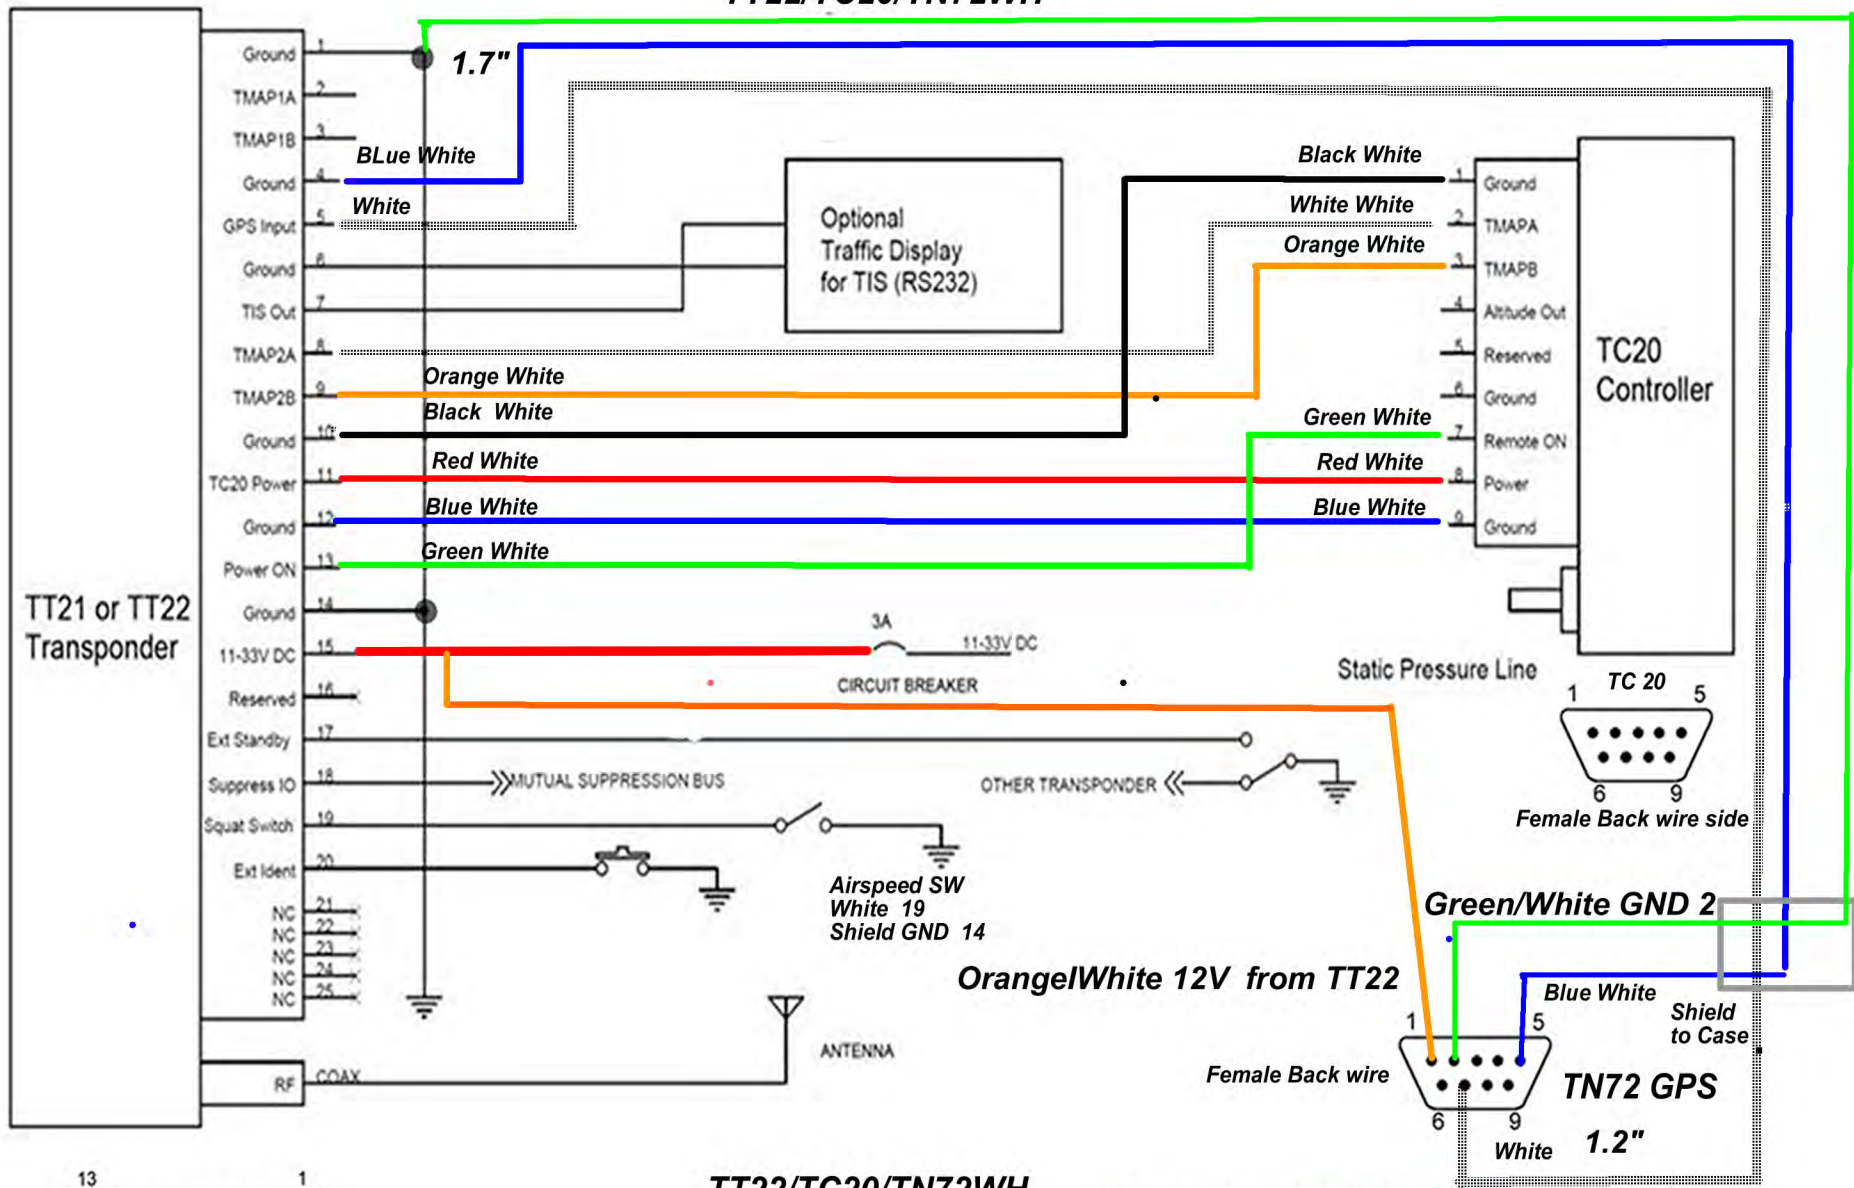

TT22/TC20/TN72WH

TT22/TC20/TN72WH

- Cable**
- 22TG7T14 - TT22 to TC20
 - 22TG4T14 - TT22 to TN72 shield to case
 - 222TG1 - TT22 to AS
 - 20 GA Red Power
 - 20 GA Black Gnd

Warning !!!!!!!!!!!!!!!
 If you connect the TN72 connector to the TC20 control head and power up you may damage all the instruments ie"let the smoke out" Check to be sure the connectors are to the correct components before powering up.